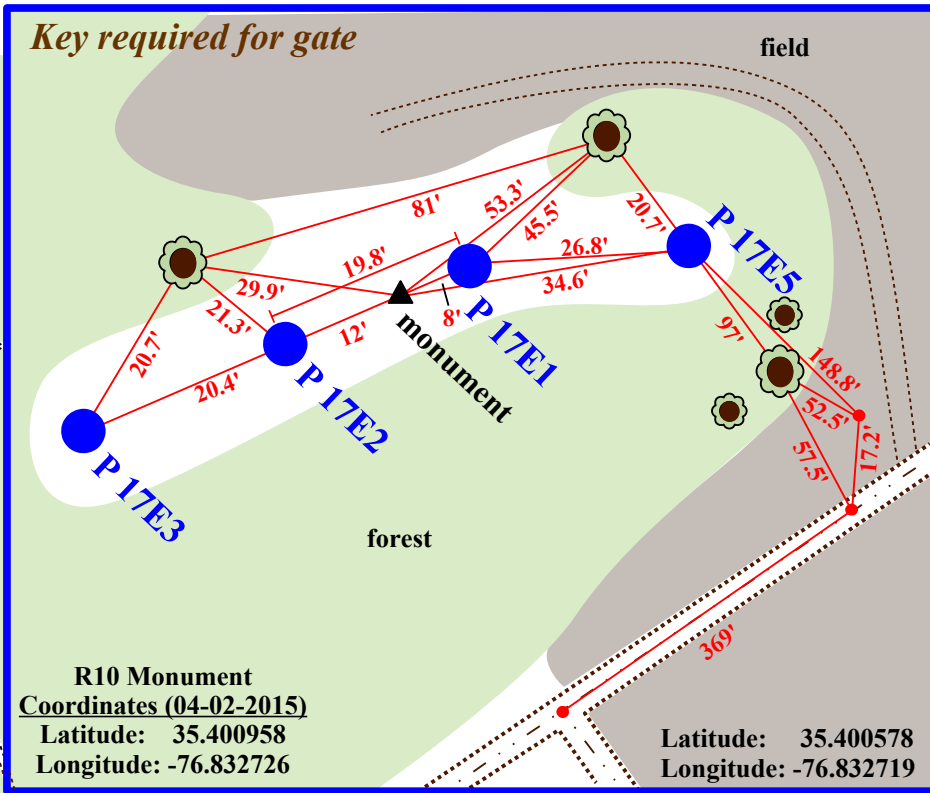

Site Map (Page 1 of 2)
North Carolina
Monitoring Well Network
Whitley Farms Site, P 17E
Northwest of Aurora,
Beaufort County, NC

NOTE: This map is for informational purposes only. It does not authorize any party to enter onto any lands depicted herein.

Gate Entrance
Latitude: 35.403330
Longitude: -76.863056

Whitley Farms
Monitoring
Station
(4 wells)
(detailed insert
page 2)

1000 ft

Key required for gate

Site Map (Page 2 of 2)
North Carolina
Monitoring Well Network
Whitley Farms Site, P 17E
Northwest of Aurora,
Beaufort County, NC

NOTE: This map is for informational purposes only. It does not authorize any party to enter onto any lands depicted herein.

Whitley Farms
Monitoring
Station
(4 wells)

Durham Creek

500 ft