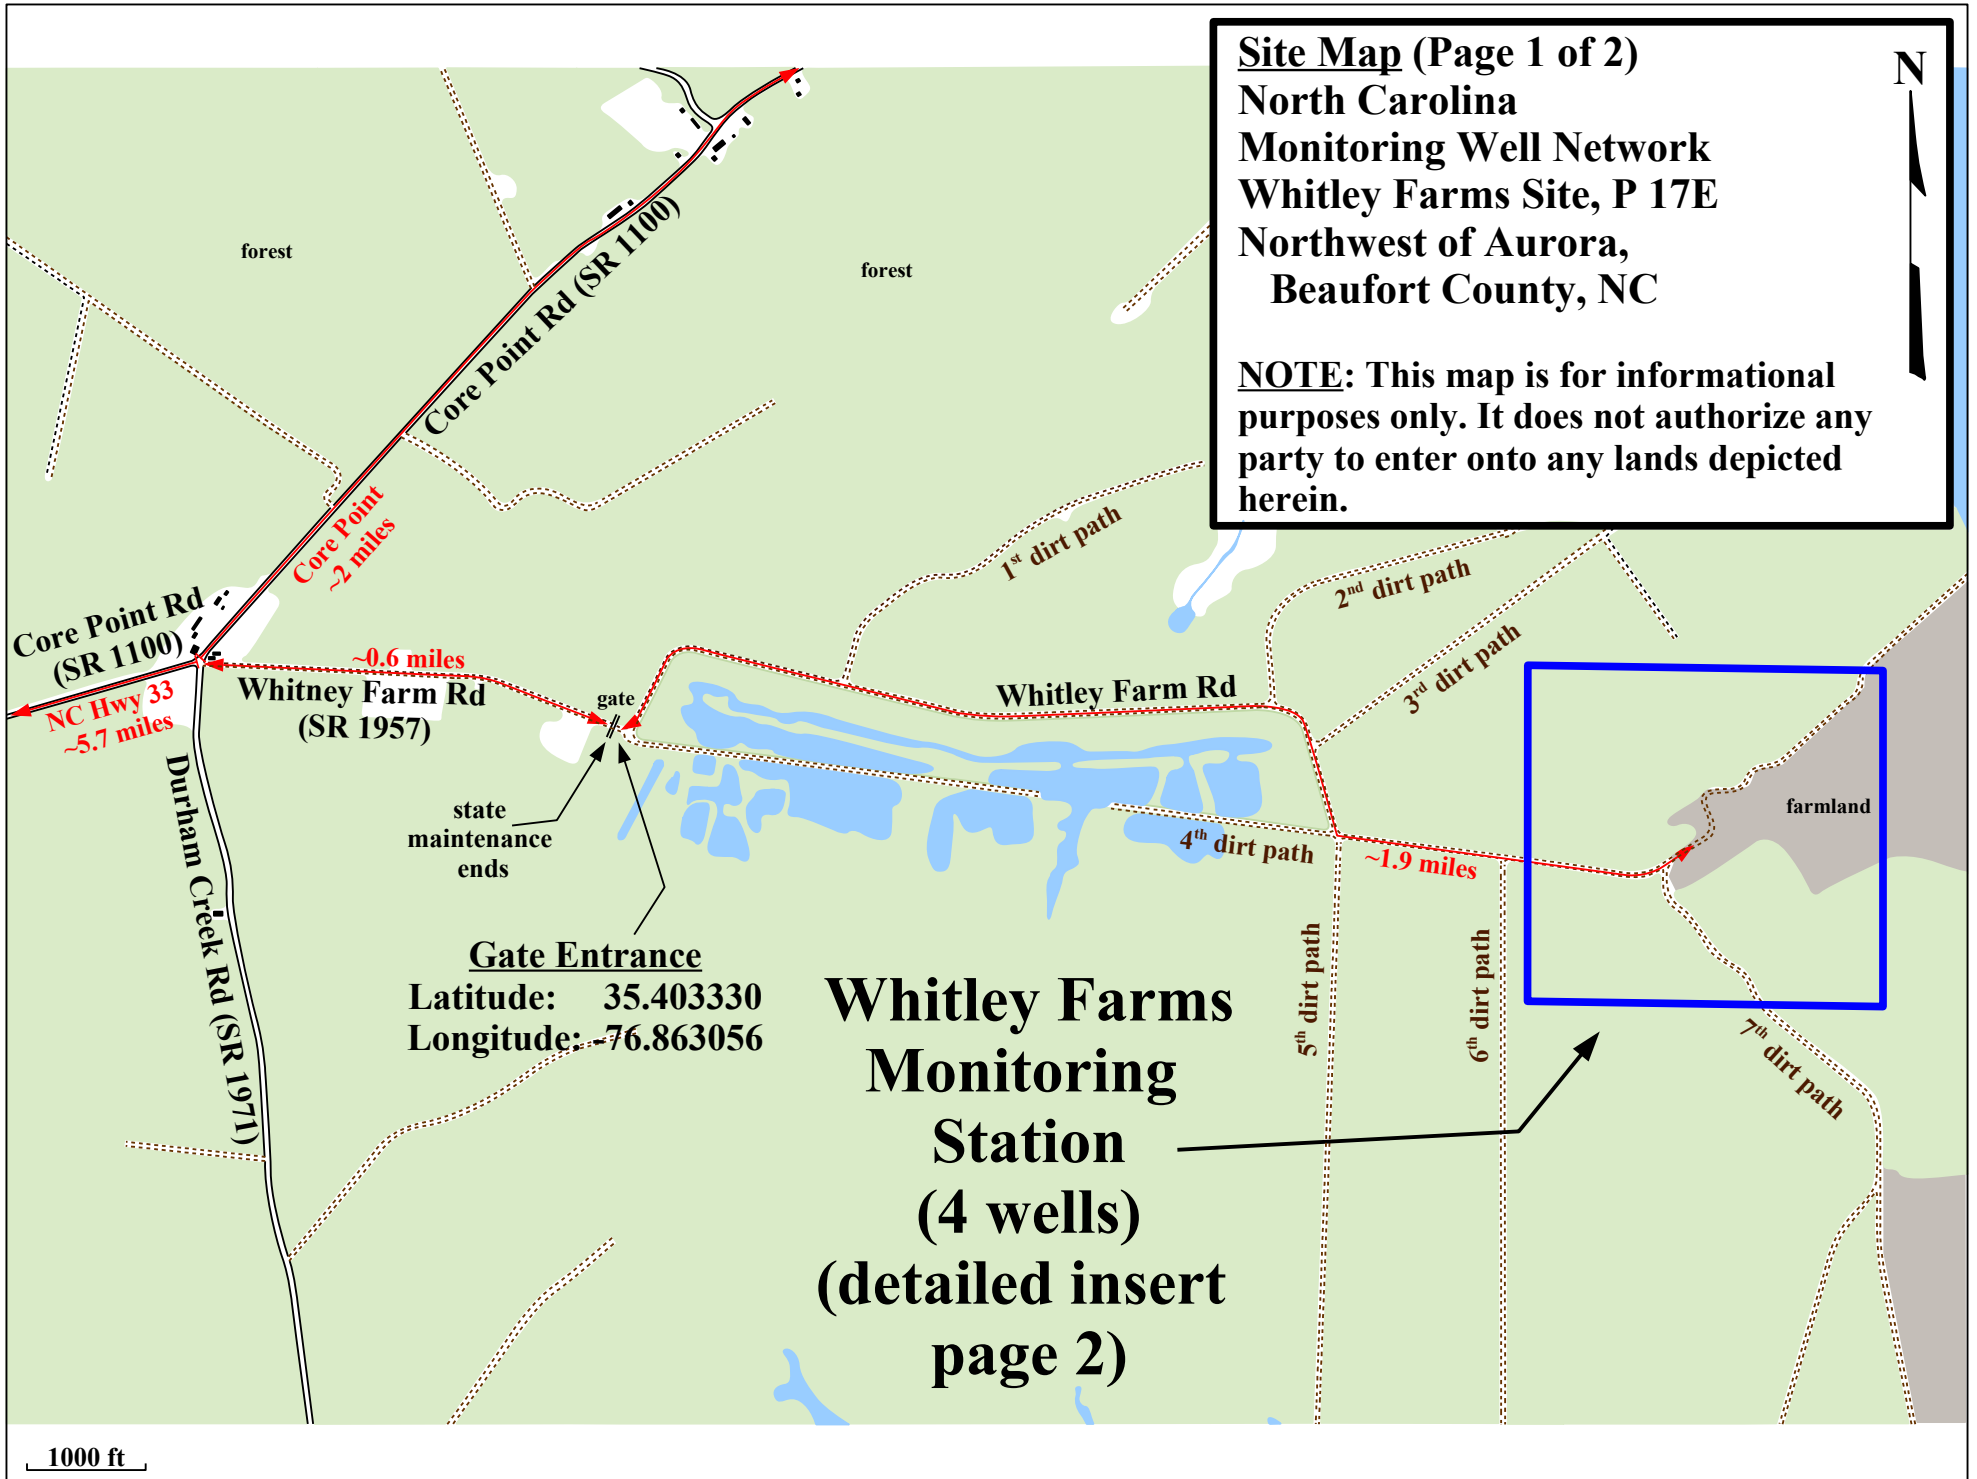

Site Map (Page 1 of 2)
North Carolina
Monitoring Well Network
Whitley Farms Site, P 17E
Northwest of Aurora,
Beaufort County, NC

NOTE: This map is for informational purposes only. It does not authorize any party to enter onto any lands depicted herein.

Gate Entrance
Latitude: 35.403330
Longitude: -76.863056

Whitley Farms
Monitoring
Station
(4 wells)
(detailed insert
page 2)

1000 ft

Key required for gate

Site Map (Page 2 of 2)
North Carolina
Monitoring Well Network
Whitley Farms Site, P 17E
Northwest of Aurora,
Beaufort County, NC

NOTE: This map is for informational purposes only. It does not authorize any party to enter onto any lands depicted herein.

Whitley Farms
Monitoring
Station
(4 wells)

Durham Creek

500 ft