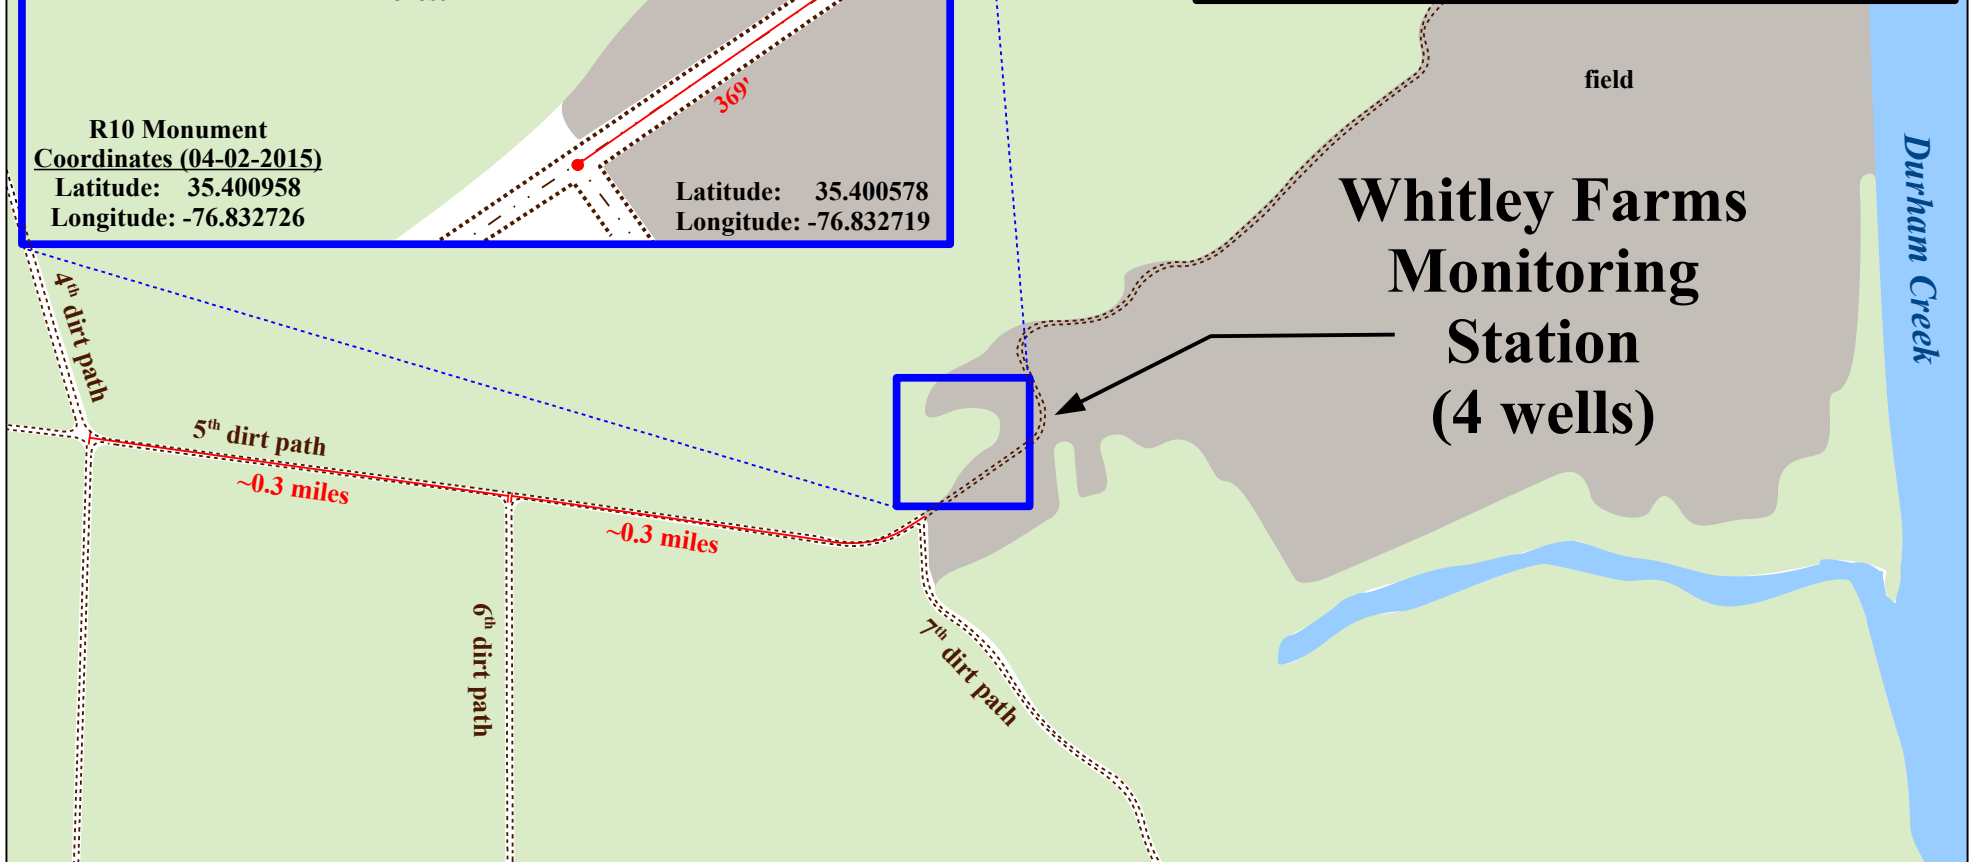

Site Map (Page 1 of 2)
North Carolina
Monitoring Well Network
Whitley Farms Site, P 17E
Northwest of Aurora,
Beaufort County, NC

NOTE: This map is for informational purposes only. It does not authorize any party to enter onto any lands depicted herein.

Gate Entrance
Latitude: 35.403330
Longitude: -76.863056

Whitley Farms
Monitoring
Station
(4 wells)
(detailed insert
page 2)

1000 ft

Key required for gate

Site Map (Page 2 of 2)
North Carolina
Monitoring Well Network
Whitley Farms Site, P 17E
Northwest of Aurora,
Beaufort County, NC

NOTE: This map is for informational purposes only. It does not authorize any party to enter onto any lands depicted herein.

Whitley Farms
Monitoring
Station
(4 wells)

Durham Creek

500 ft